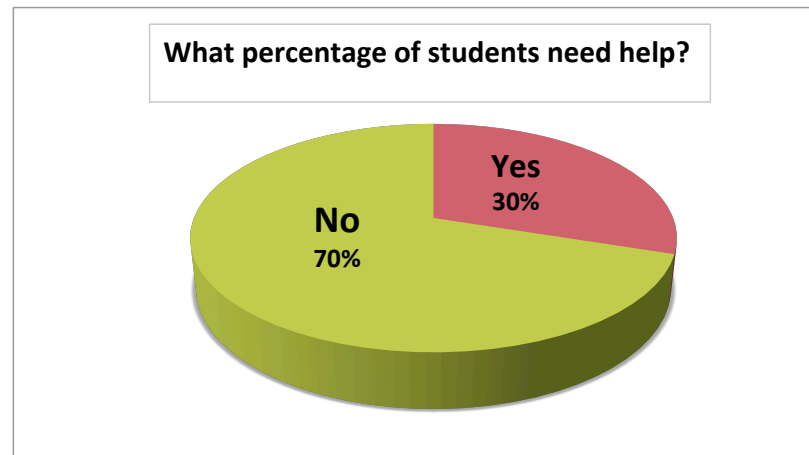

Student	Introductions	Self-Portrait	Watercolor Painting	Figure Drawing	Mixed Media Project	Points Earned	Points Possible	Semester Percentange (80%)	Final Exam (20%)	TOTAL GRADE	NEEDS HELP?	Grade Letter
Anna Ruiz	80	100	91	100	100	471	500	94.20%	70.00%	89.36%	NO	A
Mike Vicente	60	78	100	100	89	427	500	85.40%	67.00%	81.72%	NO	B
Luke Henderson	75	43	56	67	63	304	500	60.80%	98.00%	68.24%	YES	D
Maria Gonzalez	45	89	76	84	97	391	500	78.20%	69.00%	76.36%	NO	C
Leo Anderson	100	98	93	100	100	491	500	98.20%	89.00%	96.36%	NO	A
Marco Sanchez	66	67	54	45	78	310	500	62.00%	90.00%	67.60%	YES	D
Paige Peters	67	68	60	69	54	318	500	63.60%	93.00%	69.48%	YES	C
Jessica Day	95	98	94	86	79	452	500	90.40%	84.00%	89.12%	NO	A
Veronica LaCour	90	100	100	95	100	485	500	97.00%	100.00%	97.60%	NO	A
Mary Campbell	100	100	100	98	99	497	500	99.40%	89.00%	97.32%	NO	A
Class Average		84.10	82.40	84.40	85.90					83.32%		B